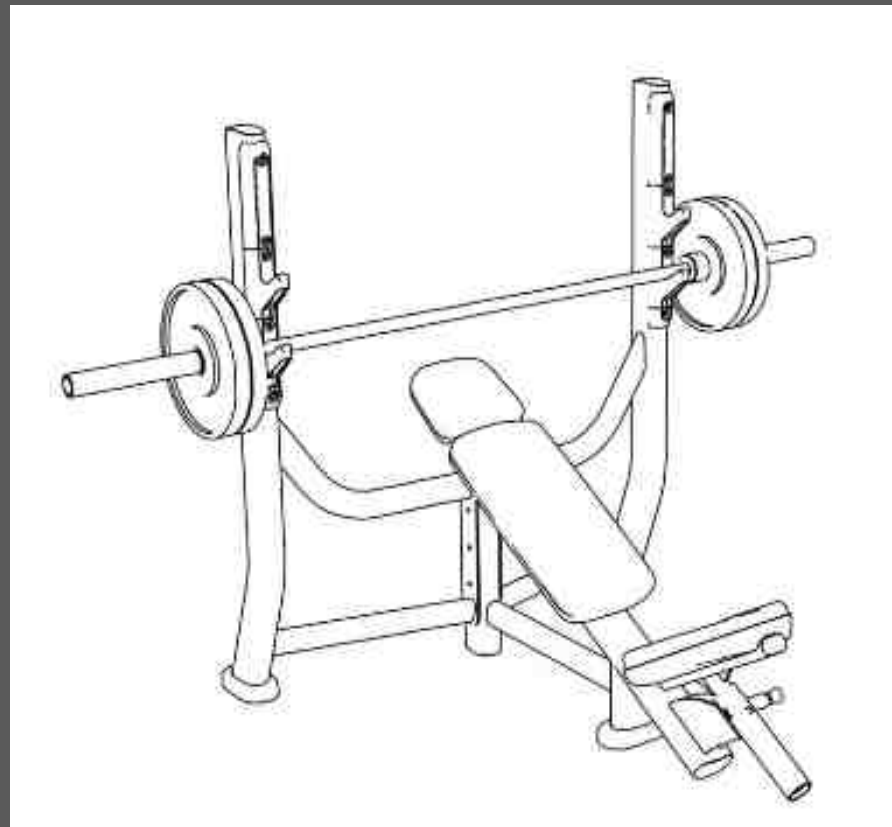

EQ Directory

EQ72