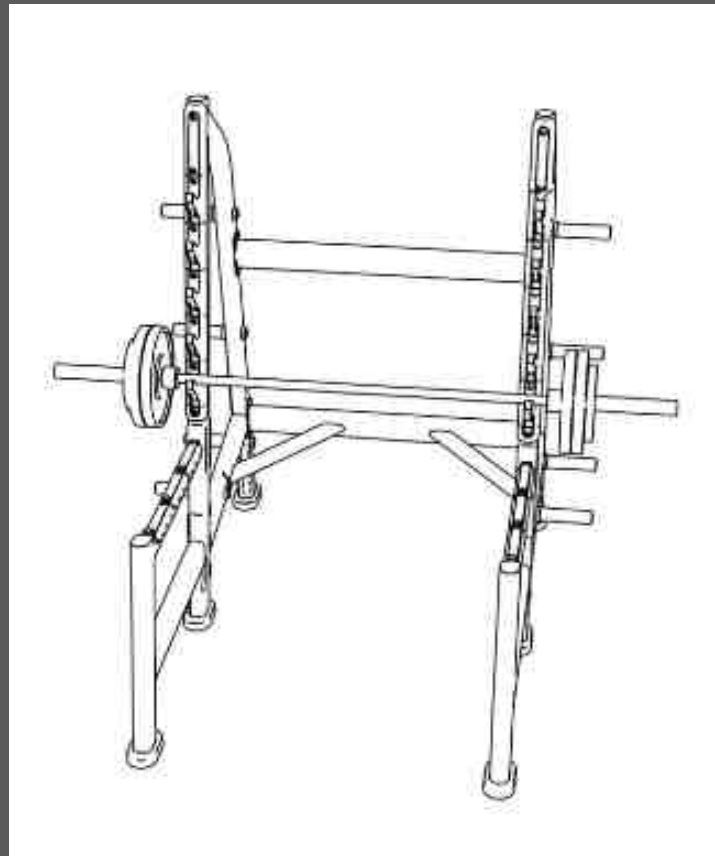

EQ Directory

EQ74