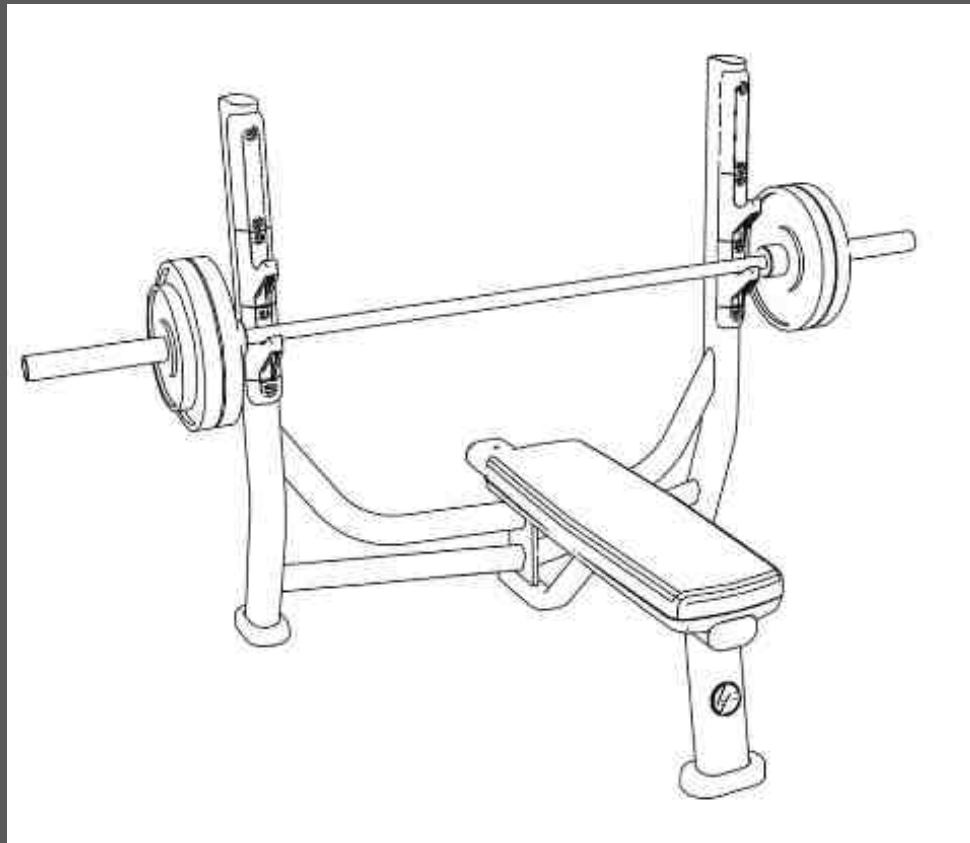

EQ Directory

EQ71