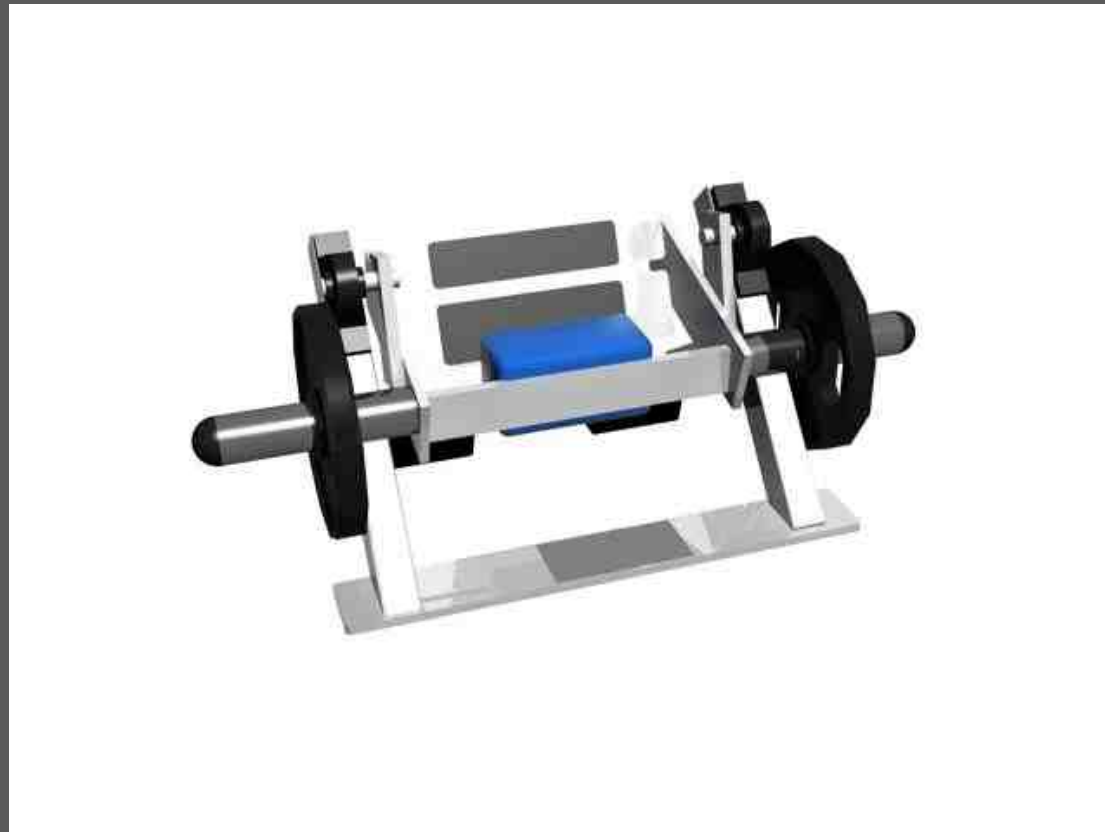

EQ37

EQ Directory

EQ38