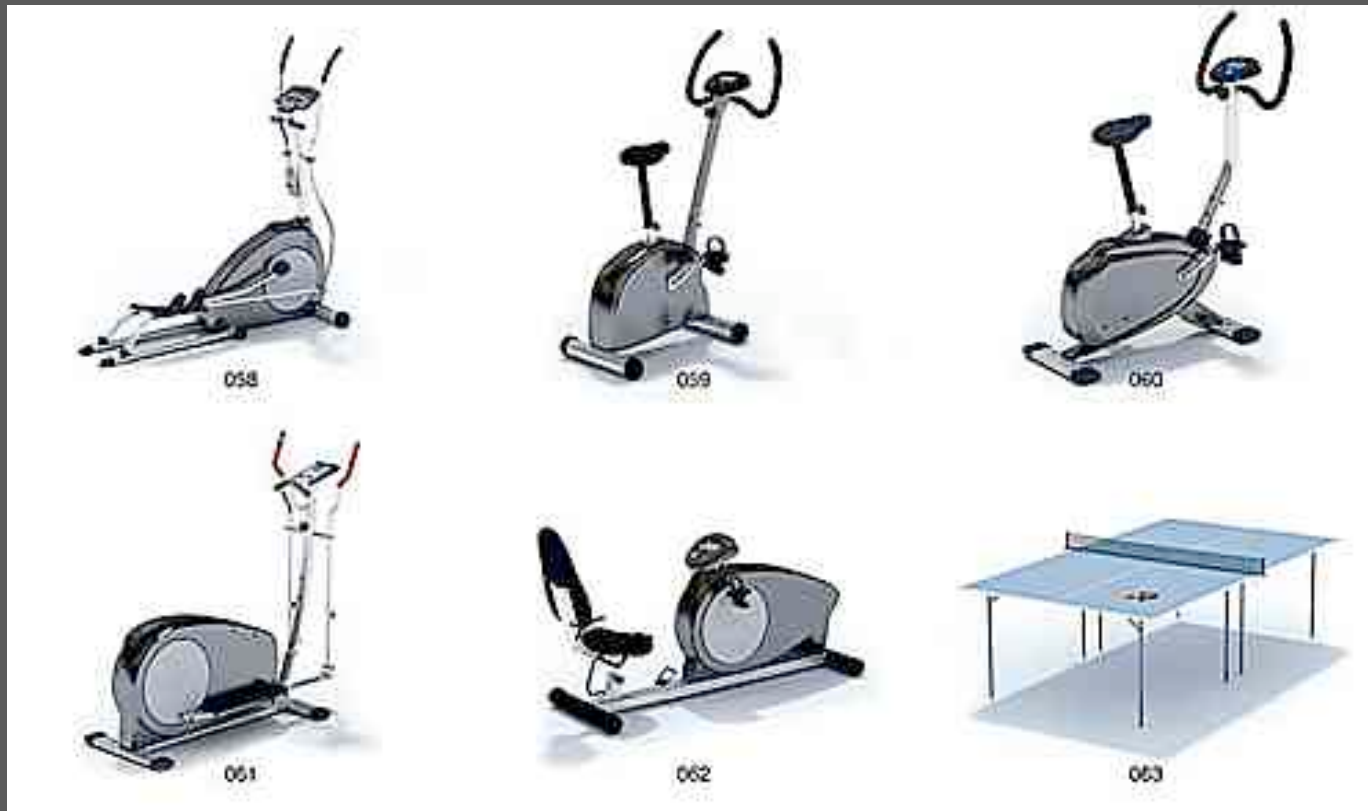

AM Directory

AM Directory

AM Directory

AM Directory

AM Directory

AGENCY RED

PP Directory

Spinning bicycle (model 384494)