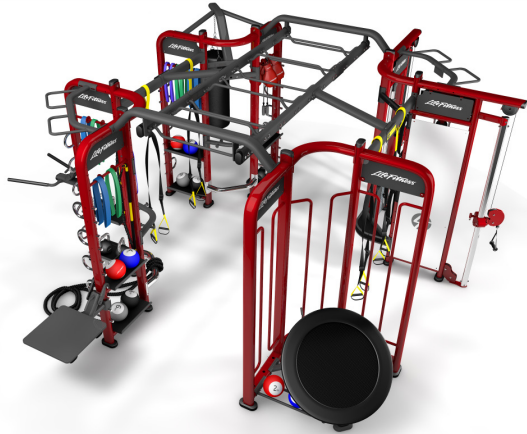

SYNRGY360^x Customization

Shown with Suspension Zone, Rebounder, Versa, Cable Motion, & Versa Boxing Spaces, 2 suspension bars, 1 step-up platform, & 1 dip handle.

Suspension Zone Standard (FXTF-CORE)

Suspension Zone (Standard)	FXTF-CORE Includes 10 monkey bars & 2 TRX Training Zones
Choose Space 1	
Choose Space 2	
Choose Space 3	
Choose Space 4	
Choose Your Options	

Note: Olympic Bar & Plates sold separately

Power Rack

Product: HDEPR

- Dimensions: 79" L x 89" W x 96" H

- Also available in 9' configuration

Shown in Image: Rotating Chin-Up (front), Straight Bar Pull-Up (Rear), Thick Straight Side Pull-Up, Standard Base, Kettle Bell/Bumper Storage, 2 Power Pivots, Adjustable Band Pegs, Spotter Platforms, Top Band Pegs, Adjustable Bench, Dock 'N Lock