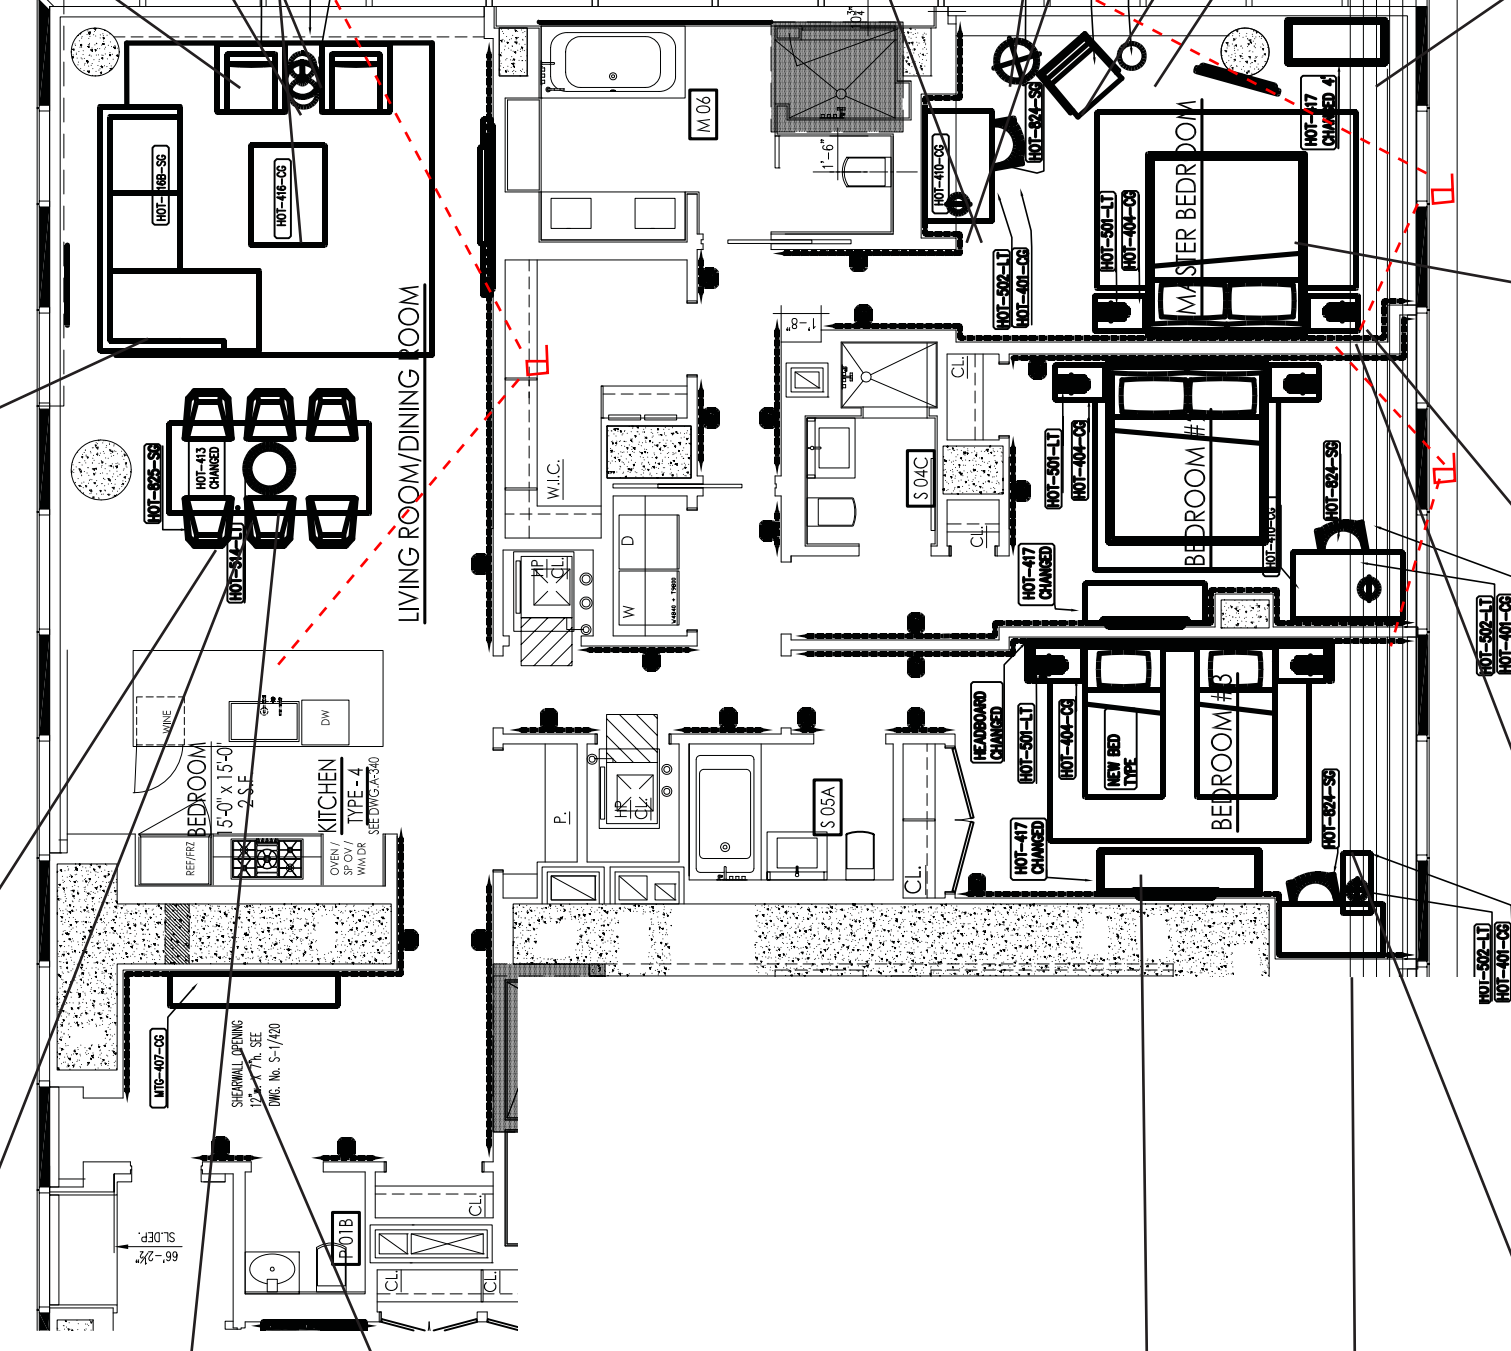

SUITENY DINING TABLE

PHNY CHAIRS  
TBD

SUITENY HAMPTON SOFA  
118"X40"

SUITENY HAMPTON CHAIR  
34"X34

SUITENY READ NOON

NESSEN ELLEN PENDANT

PHNY SIDE TABLE

PHNY COFFEE TABLE  
TBD

ARTERIORS OTHELLO CONSOLE

SUITENY SECRET DESK

SUITENY MORPH CHAIR

BOCONCEPT FERMO  
DOUBLE DRESSER

BOCONCEPT LUGO TABLE

PHNY DESK LAMP

PHNY  
FLOOR LAMP

MATTER CROSS CHAIR

PHNY NIGHTSTAND LAMP

PHNY NIGHTSTAND

SUITENY MELLOW BED  
TBD

PHNY TV CONSOLE  
66"X22"

PHNY SIDE TABLE

PHNY LOUNGE CHAIR