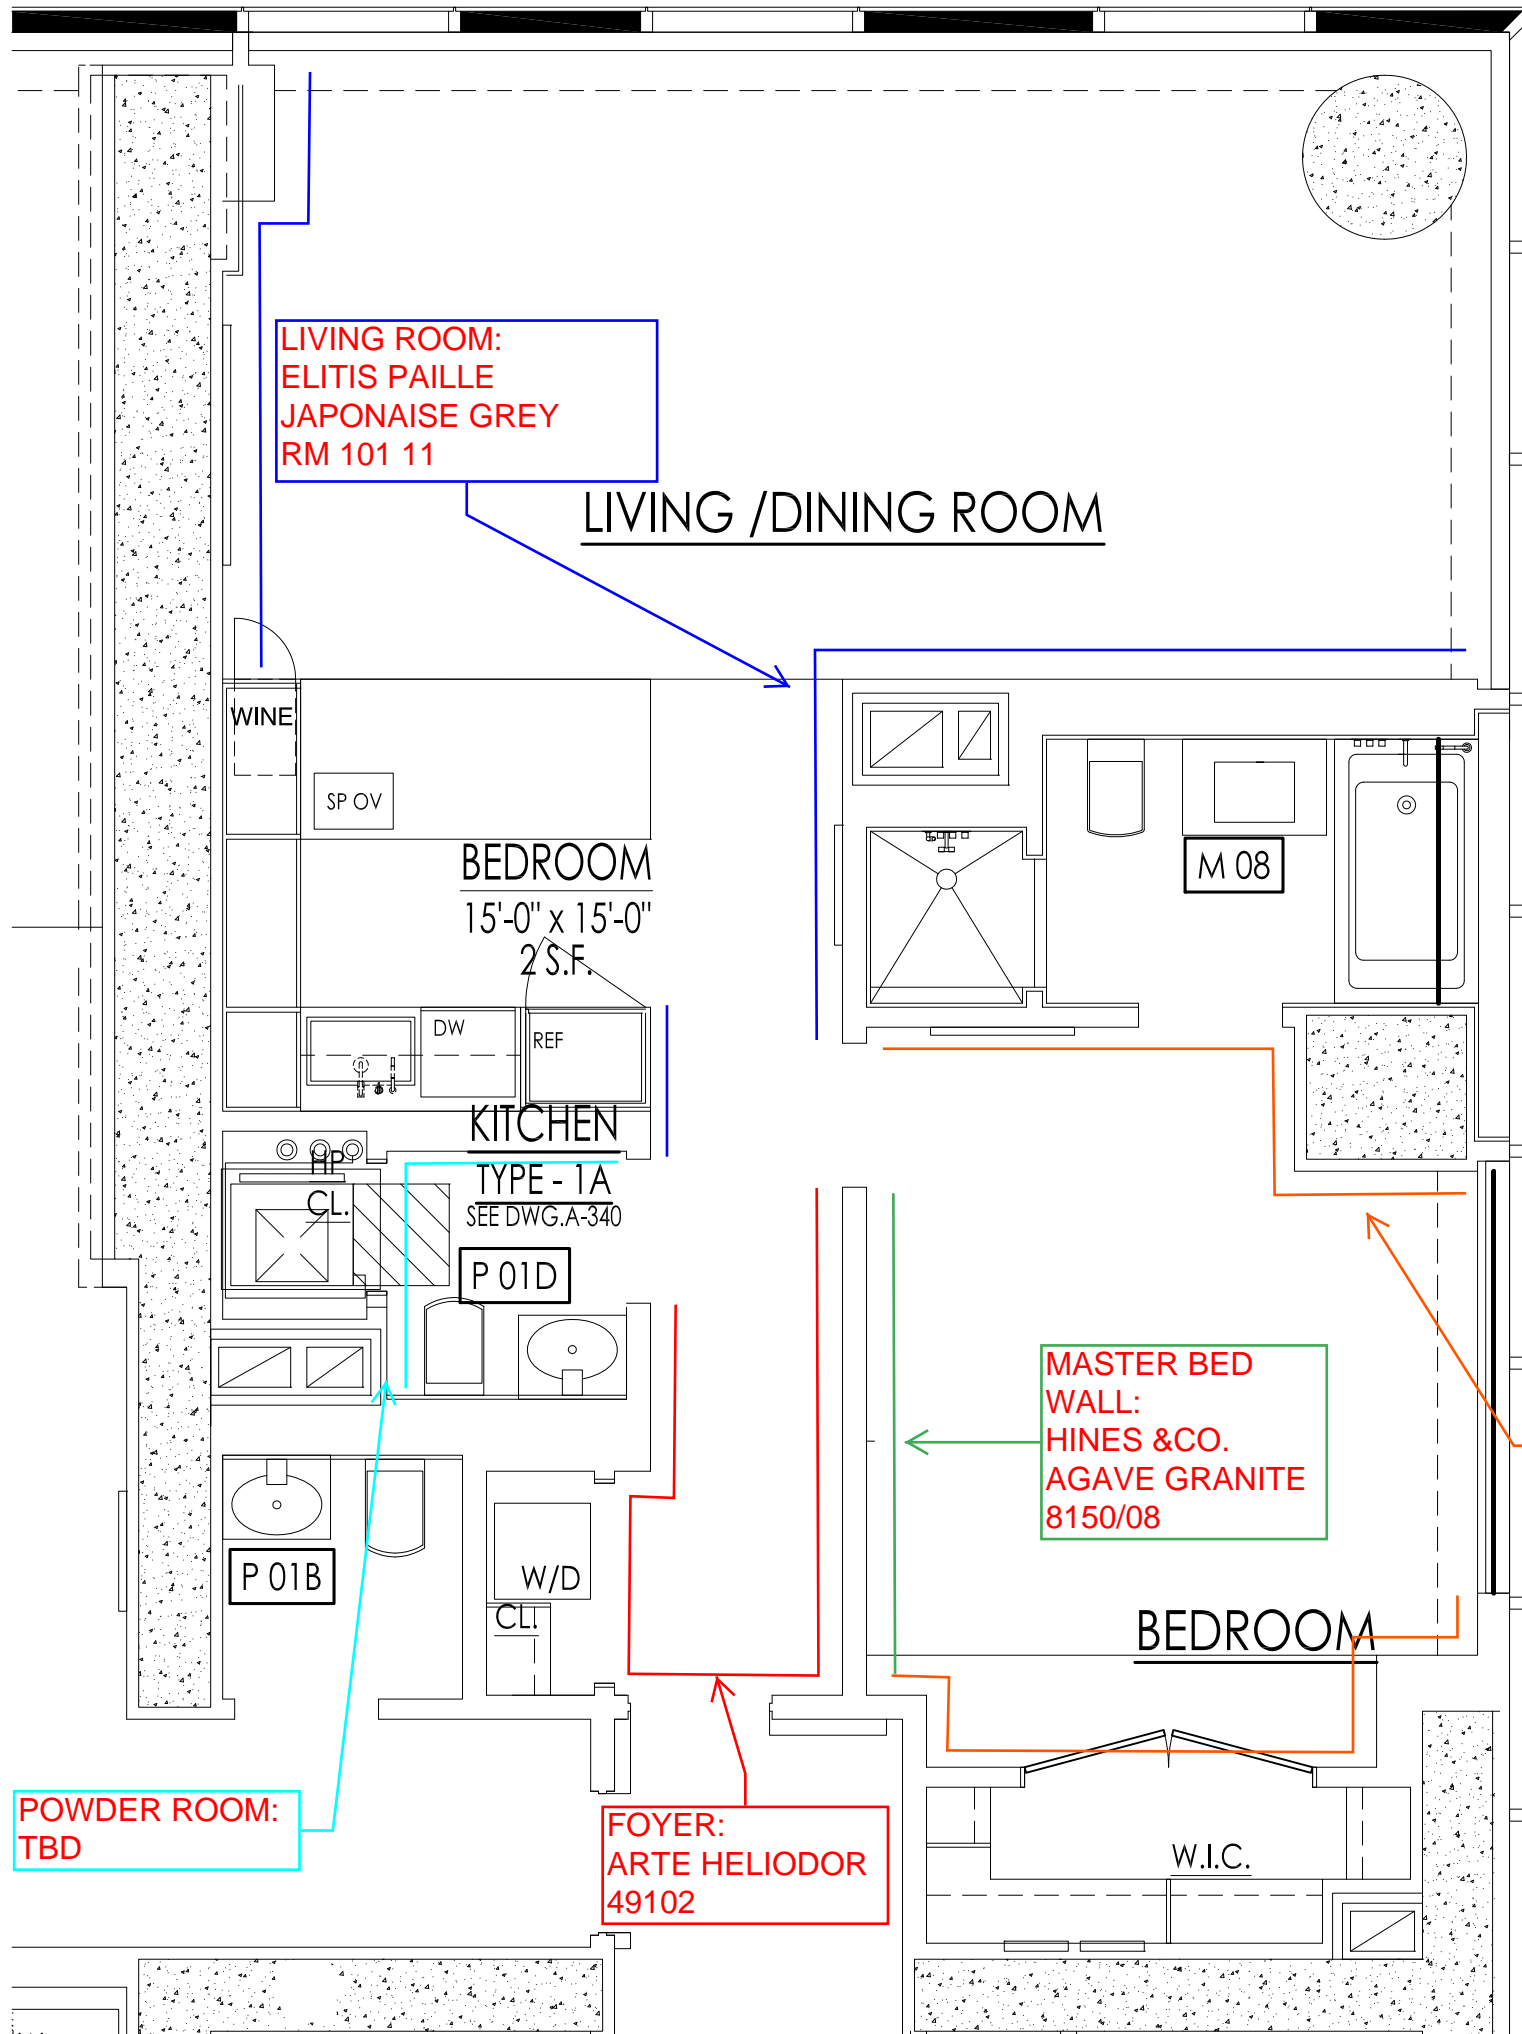

CL.

CL.

CL.

CL.

1'-8"

1'-6"

0'-4"

CL.

NOTE:
 -WALLPAPER APPLICATION INCLUDES SOFFIT FACE
 -GC:WALLPAPER TO BE CUT AT EVERY CORNER
 -TRANSITION STRIP TO BE APPLIED AT WALLPAPER TRANSITION

49102 Scale

Description Inlay of hand-woven wallcovering, made from natural plant fibres (sisal).
Dimensions Width 90 cm / available cut to size
Match Straight match 11,25 cm