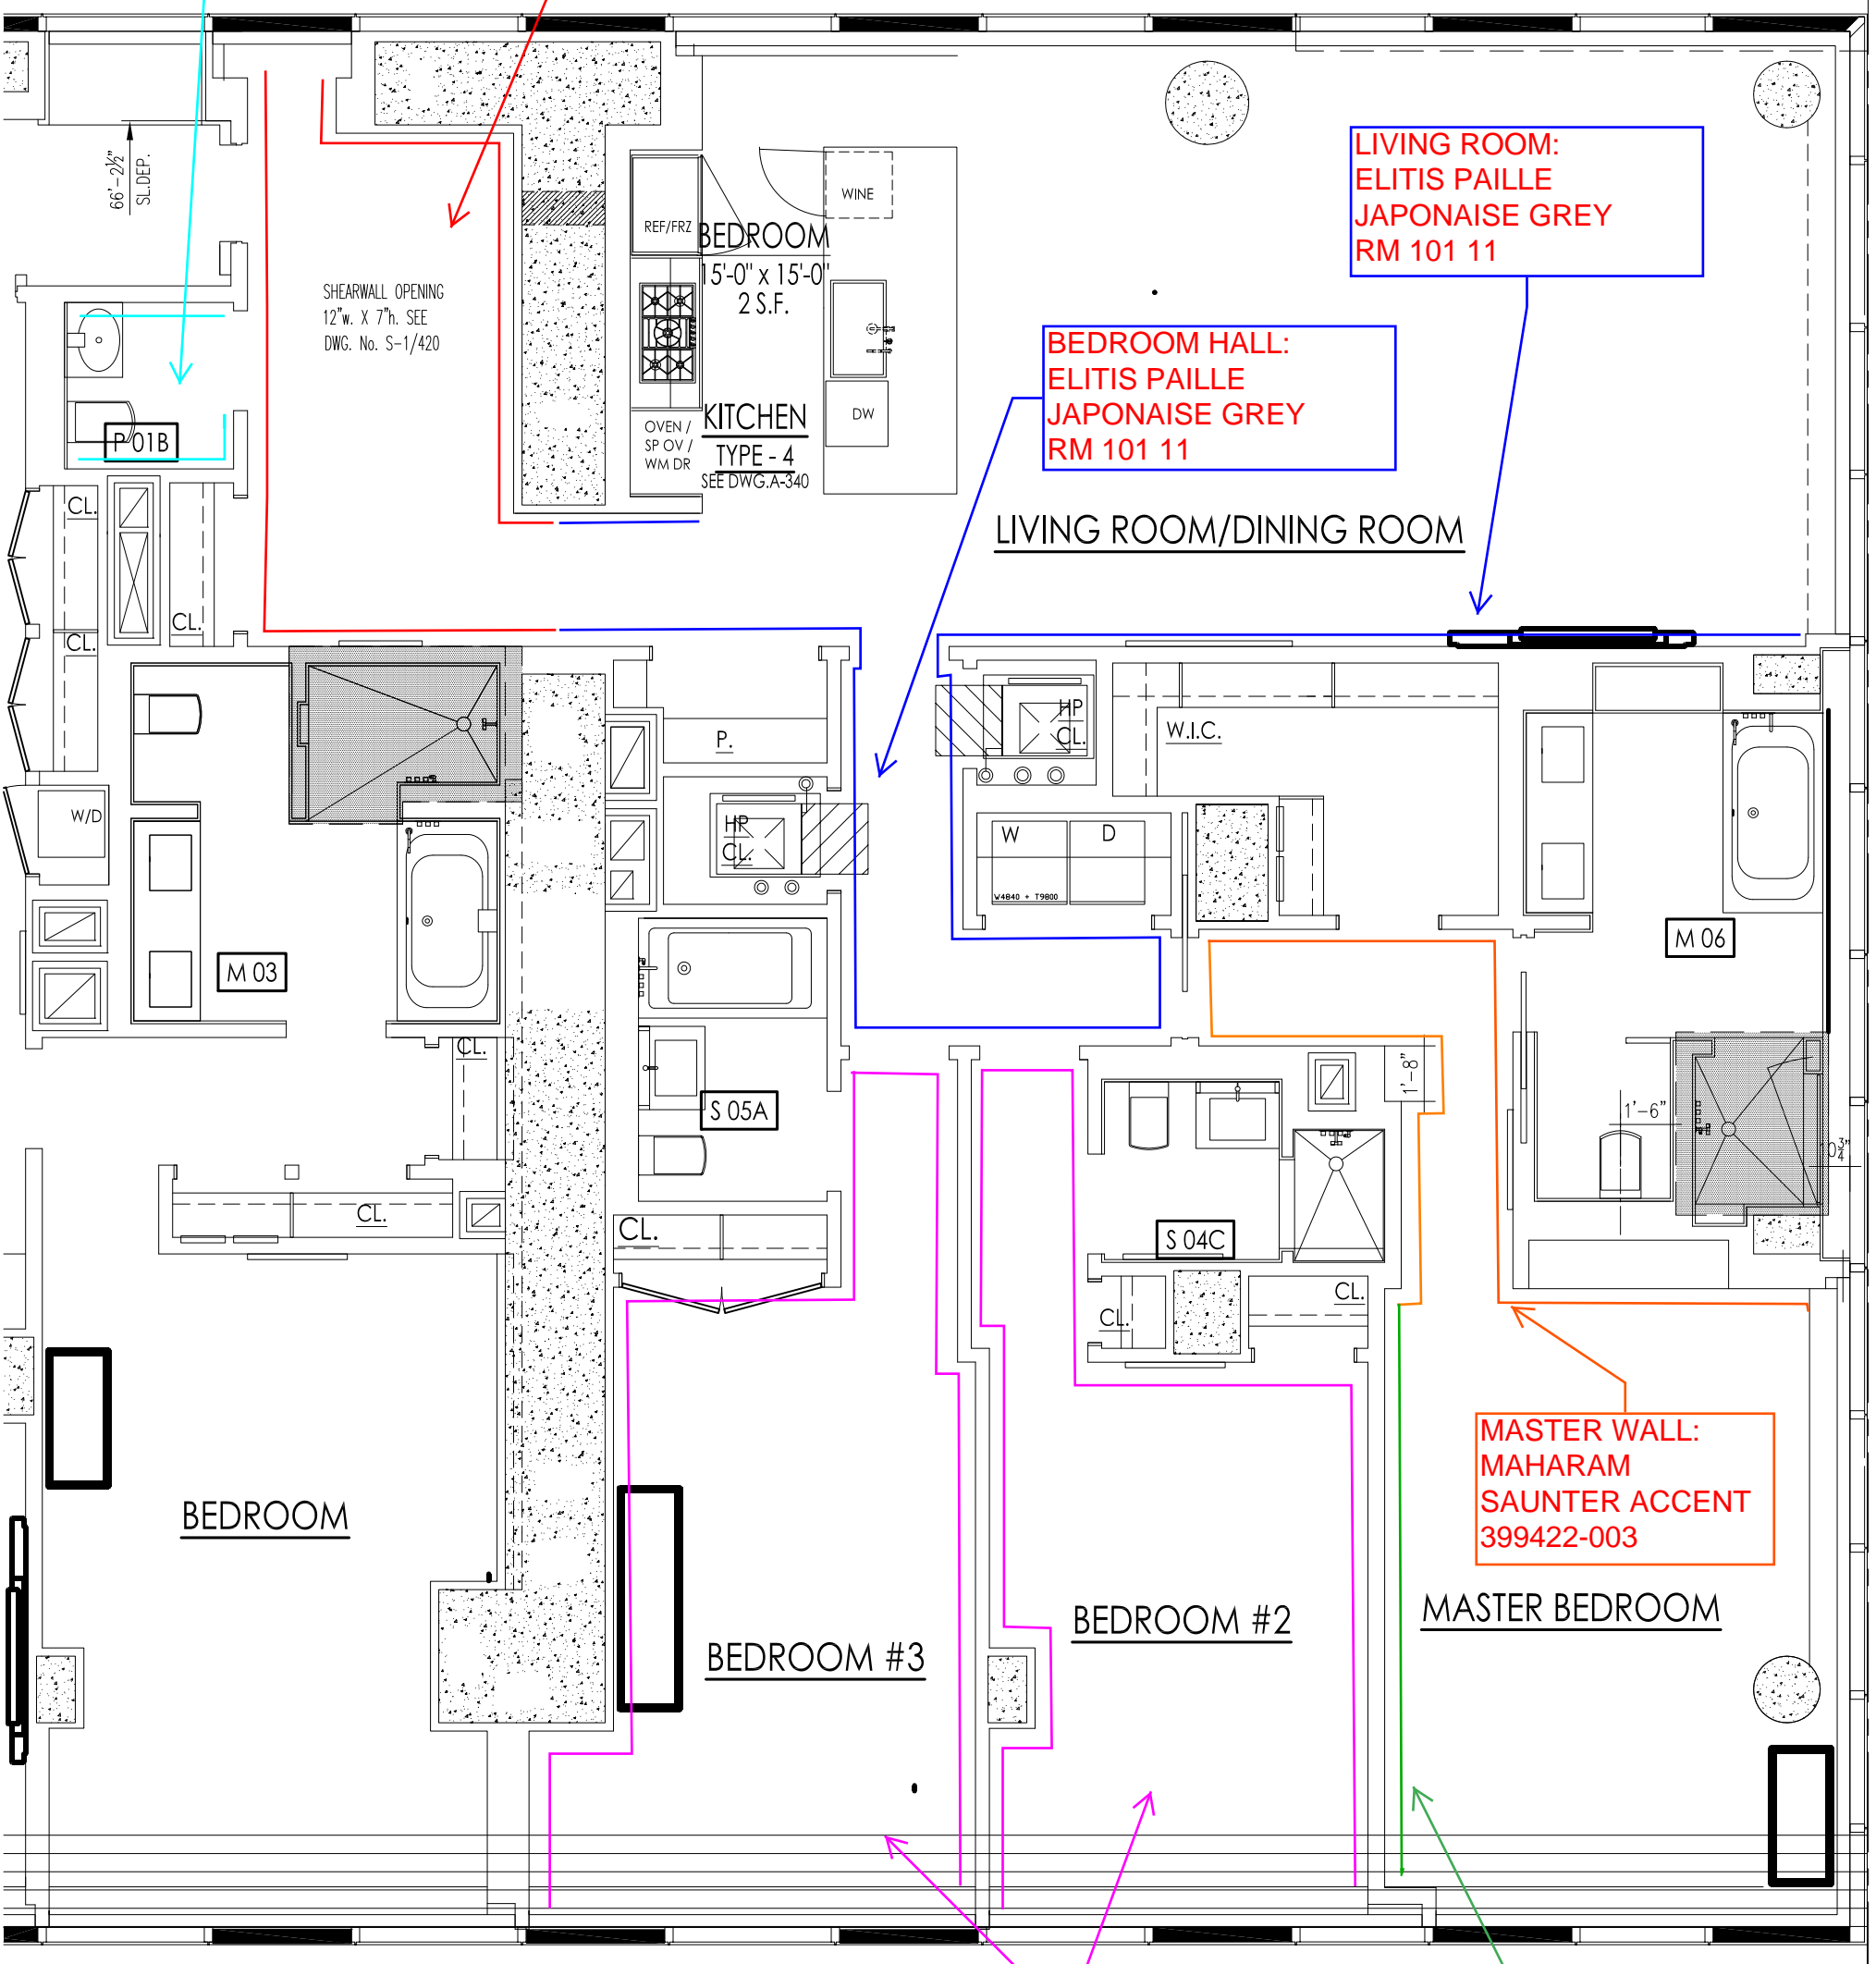

SECONDARY:
HINES & CO.
AGAVE QUARRY
8150/64

MASTER BED
WALL:
HINES & CO.
AGAVE GRANITE
8150/08

NOTE:
-WALLPAPER APPLICATION INCLUDES SOFFIT
FACE
-GC:WALLPAPER TO BE CUT AT EVERY CORNER
-TRANSITION STRIP TO BE APPLIED AT
WALLPAPER TRANSITION