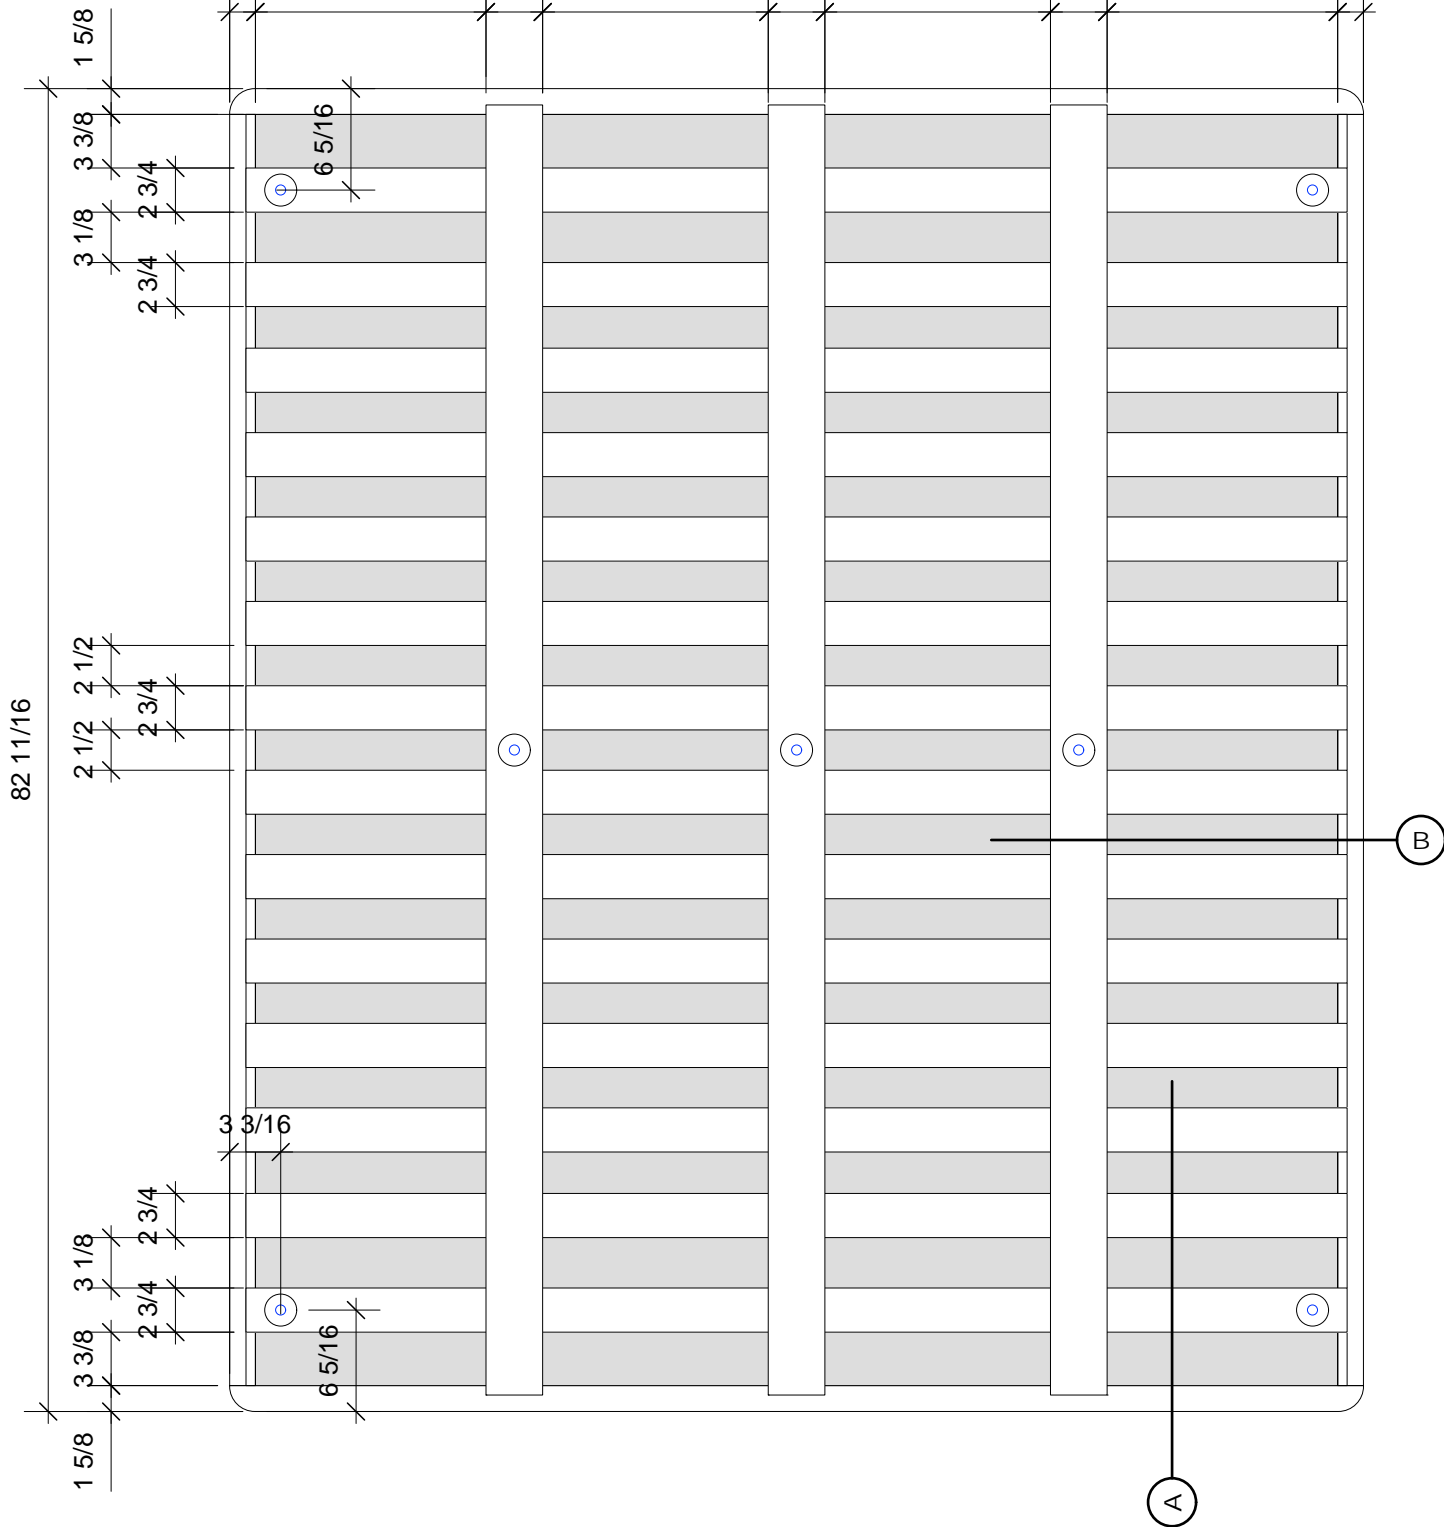

Full 54 x 80

1/2" = 1'-0"

DUX COMFORT

70 7/8

1 5/8 14 7/16 3 9/16 14 1/8 3 9/16 14 1/8 3 9/16 14 7/16 1 5/8

Cal- King 71 x 83 1/2" = 1'-0"

DUX COMFORT