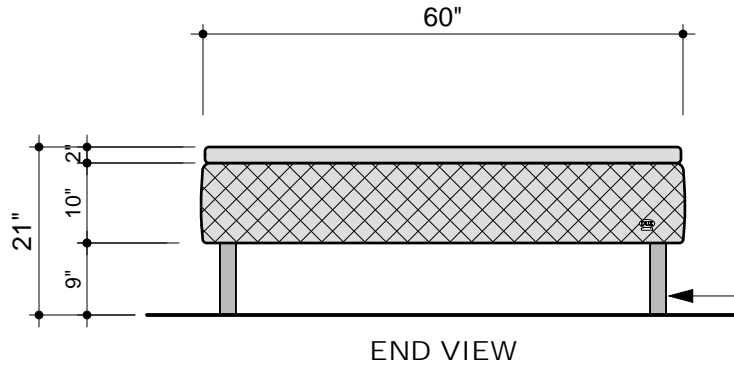

LEG HEIGHT: 9"
also available in
heights of 7.75"
or custom

9-30-2010

Twin Short 38 x 75"

1/2" = 1'-0"

THE DUX COMFORT

9-30-2010

Twin Long 38 x 80"

1/2" = 1'-0"

THE DUX COMFORT

LEG HEIGHT: 9"
also available in
heights of 7.75"
or custom

9-30-2010

Full-Size 54 x 75"

1/2" = 1'-0"

THE DUX COMFORT

LEG HEIGHT: 9"
also available in
heights of 7.75"
or custom

9-30-2010

Queen-Size 60 x 80"

1/2" = 1'-0"

THE DUX COMFORT

LEG HEIGHT: 9"
also available in
heights of 7.75"
or custom

9-30-2010

California King-Size 71 x 83" 1/2" = 1'-0"

THE DUX COMFORT

LEG HEIGHT: 9"
also available in
heights of 7.75"
or custom

9-30-2010

King-Size 76 x 80"

1/2" = 1'-0"

THE DUX COMFORT