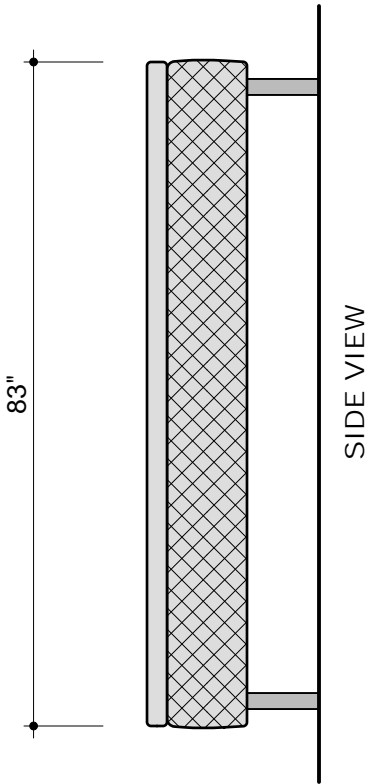

LEG HEIGHT: 9"
also available in
heights of 7.75"
or custom

9-30-2010

Twin Short 38 x 75"

1/2" = 1'-0"

THE DUX COMFORT

9-30-2010

Twin Long 38 x 80"

1/2" = 1'-0"

THE DUX COMFORT

LEG HEIGHT: 9"
also available in
heights of 7.75"
or custom

9-30-2010

Full-Size 54 x 75"

1/2" = 1'-0"

THE DUX COMFORT

LEG HEIGHT: 9"
also available in
heights of 7.75"
or custom

9-30-2010

Queen-Size 60 x 80"

1/2" = 1'-0"

THE DUX COMFORT

LEG HEIGHT: 9"
also available in
heights of 7.75"
or custom

9-30-2010

California King-Size 71 x 83" 1/2" = 1'-0"

THE DUX COMFORT

LEG HEIGHT: 9"
also available in
heights of 7.75"
or custom

9-30-2010

King-Size 76 x 80"

1/2" = 1'-0"

THE DUX COMFORT