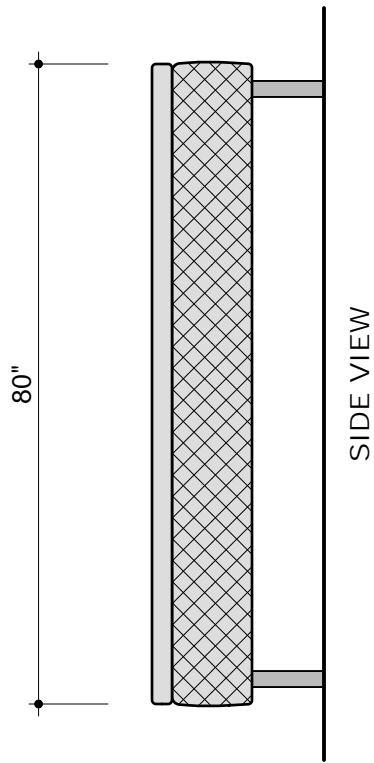

LEG HEIGHT: 9"
also available in
heights of 7.75"
or custom

9-30-2010

Twin Short 38 x 75"

1/2" = 1'-0"

THE DUX COMFORT

9-30-2010

Twin Long 38 x 80"

1/2" = 1'-0"

THE DUX COMFORT

LEG HEIGHT: 9"
also available in
heights of 7.75"
or custom

9-30-2010

Full-Size 54 x 75"

1/2" = 1'-0"

THE DUX COMFORT

LEG HEIGHT: 9"
also available in
heights of 7.75"
or custom

9-30-2010

Queen-Size 60 x 80"

1/2" = 1'-0"

THE DUX COMFORT

LEG HEIGHT: 9"
also available in
heights of 7.75"
or custom

9-30-2010

California King-Size 71 x 83" 1/2" = 1'-0"

THE DUX COMFORT

LEG HEIGHT: 9"
also available in
heights of 7.75"
or custom

9-30-2010

King-Size 76 x 80"

1/2" = 1'-0"

THE DUX COMFORT