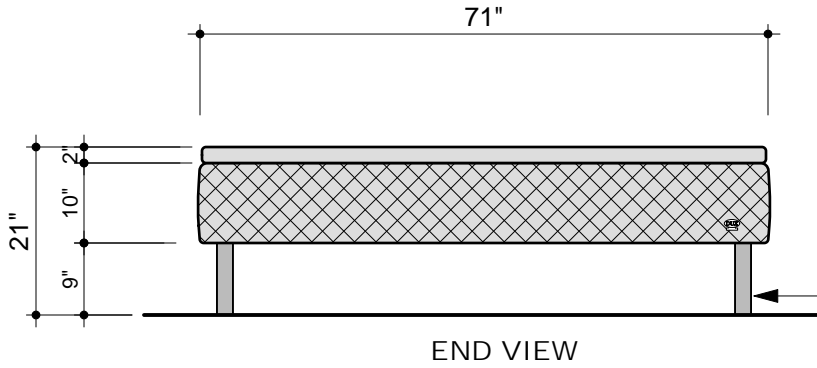

LEG HEIGHT: 9"
also available in
heights of 7.75"
or custom

9-30-2010

Twin Short 38 x 75"

1/2" = 1'-0"

THE DUX COMFORT

9-30-2010

Twin Long 38 x 80"

1/2" = 1'-0"

THE DUX COMFORT

LEG HEIGHT: 9"
also available in
heights of 7.75"
or custom

9-30-2010

Full-Size 54 x 75"

1/2" = 1'-0"

THE DUX COMFORT

LEG HEIGHT: 9"
also available in
heights of 7.75"
or custom

9-30-2010

Queen-Size 60 x 80"

1/2" = 1'-0"

THE DUX COMFORT

LEG HEIGHT: 9"
also available in
heights of 7.75"
or custom

9-30-2010

California King-Size 71 x 83" 1/2" = 1'-0"

THE DUX COMFORT

LEG HEIGHT: 9"
also available in
heights of 7.75"
or custom

9-30-2010

King-Size 76 x 80"

1/2" = 1'-0"

THE DUX COMFORT