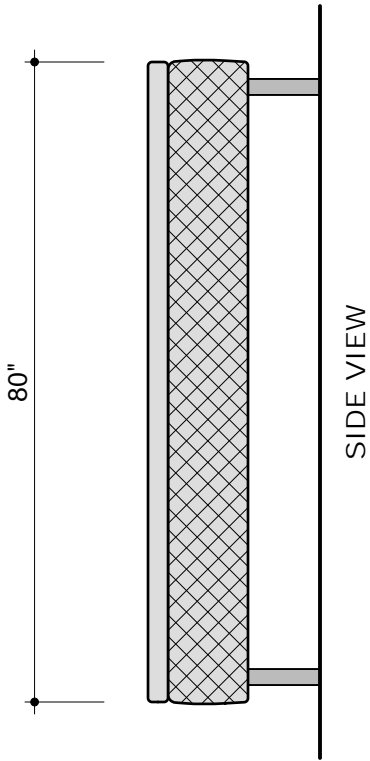

LEG HEIGHT: 9"
also available in
heights of 7.75"
or custom

9-30-2010

Twin Short 38 x 75"

1/2" = 1'-0"

THE DUX COMFORT

9-30-2010

Twin Long 38 x 80"

1/2" = 1'-0"

THE DUX COMFORT

LEG HEIGHT: 9"
also available in
heights of 7.75"
or custom

9-30-2010

Full-Size 54 x 75"

1/2" = 1'-0"

THE DUX COMFORT

LEG HEIGHT: 9"
also available in
heights of 7.75"
or custom

9-30-2010

Queen-Size 60 x 80"

1/2" = 1'-0"

THE DUX COMFORT

LEG HEIGHT: 9"
also available in
heights of 7.75"
or custom

9-30-2010

California King-Size 71 x 83" 1/2" = 1'-0"

THE DUX COMFORT

LEG HEIGHT: 9"
also available in
heights of 7.75"
or custom

9-30-2010

King-Size 76 x 80"

1/2" = 1'-0"

THE DUX COMFORT