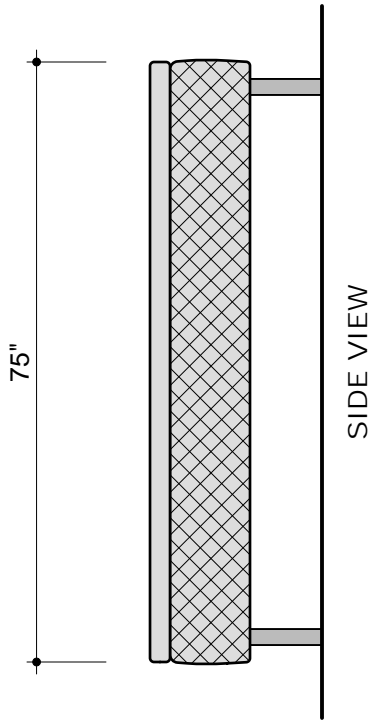

LEG HEIGHT: 9"
also available in
heights of 7.75"
or custom

9-30-2010

Twin Short 38 x 75"

1/2" = 1'-0"

THE DUX COMFORT

9-30-2010

Twin Long 38 x 80"

1/2" = 1'-0"

THE DUX COMFORT

LEG HEIGHT: 9"
also available in
heights of 7.75"
or custom

9-30-2010

Full-Size 54 x 75"

1/2" = 1'-0"

THE DUX COMFORT

LEG HEIGHT: 9"
also available in
heights of 7.75"
or custom

9-30-2010

Queen-Size 60 x 80"

1/2" = 1'-0"

THE DUX COMFORT

LEG HEIGHT: 9"
also available in
heights of 7.75"
or custom

9-30-2010

California King-Size 71 x 83" 1/2" = 1'-0"

THE DUX COMFORT

LEG HEIGHT: 9"
also available in
heights of 7.75"
or custom

9-30-2010

King-Size 76 x 80"

1/2" = 1'-0"

THE DUX COMFORT