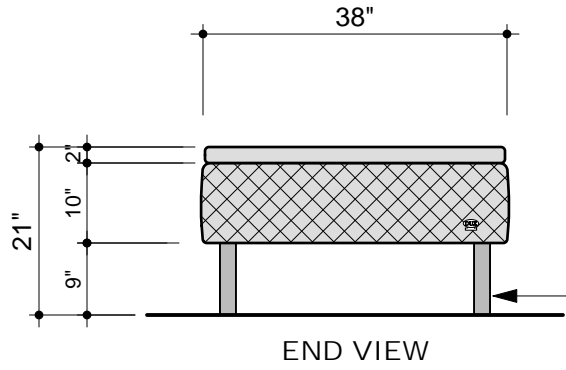

LEG HEIGHT: 9"
also available in
heights of 7.75"
or custom

9-30-2010

Twin Short 38 x 75"

1/2" = 1'-0"

THE DUX COMFORT

9-30-2010

Twin Long 38 x 80"

1/2" = 1'-0"

THE DUX COMFORT

LEG HEIGHT: 9"
also available in
heights of 7.75"
or custom

9-30-2010

Full-Size 54 x 75"

1/2" = 1'-0"

THE DUX COMFORT

LEG HEIGHT: 9"
also available in
heights of 7.75"
or custom

9-30-2010

Queen-Size 60 x 80"

1/2" = 1'-0"

THE DUX COMFORT

LEG HEIGHT: 9"
also available in
heights of 7.75"
or custom

9-30-2010

California King-Size 71 x 83" 1/2" = 1'-0"

THE DUX COMFORT

LEG HEIGHT: 9"
also available in
heights of 7.75"
or custom

9-30-2010

King-Size 76 x 80"

1/2" = 1'-0"

THE DUX COMFORT