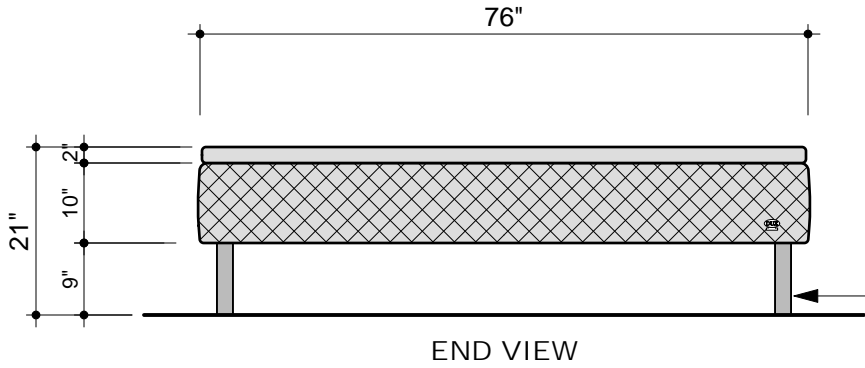

LEG HEIGHT: 9"
also available in
heights of 7.75"
or custom

9-30-2010

Twin Short 38 x 75"

1/2" = 1'-0"

THE DUX COMFORT

9-30-2010

Twin Long 38 x 80"

1/2" = 1'-0"

THE DUX COMFORT

LEG HEIGHT: 9"
also available in
heights of 7.75"
or custom

9-30-2010

Full-Size 54 x 75"

1/2" = 1'-0"

THE DUX COMFORT

LEG HEIGHT: 9"
also available in
heights of 7.75"
or custom

9-30-2010

Queen-Size 60 x 80"

1/2" = 1'-0"

THE DUX COMFORT

LEG HEIGHT: 9"
also available in
heights of 7.75"
or custom

9-30-2010

California King-Size 71 x 83" 1/2" = 1'-0"

THE DUX COMFORT

LEG HEIGHT: 9"
also available in
heights of 7.75"
or custom

9-30-2010

King-Size 76 x 80"

1/2" = 1'-0"

THE DUX COMFORT