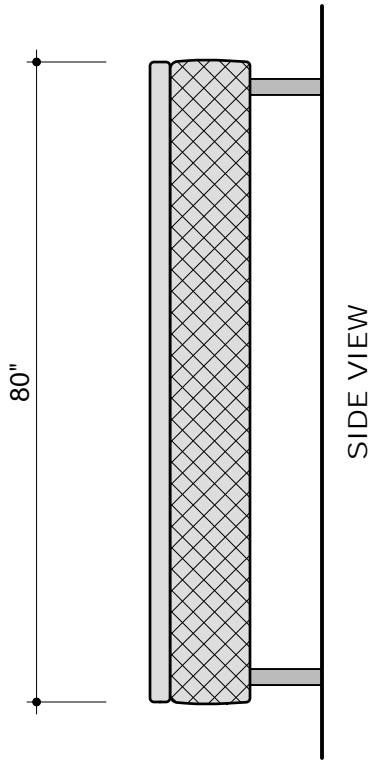

LEG HEIGHT: 9"
also available in
heights of 7.75"
or custom

9-30-2010

Twin Short 38 x 75"

1/2" = 1'-0"

THE DUX COMFORT

9-30-2010

Twin Long 38 x 80"

1/2" = 1'-0"

THE DUX COMFORT

LEG HEIGHT: 9"
also available in
heights of 7.75"
or custom

9-30-2010

Full-Size 54 x 75"

1/2" = 1'-0"

THE DUX COMFORT

LEG HEIGHT: 9"
also available in
heights of 7.75"
or custom

9-30-2010

Queen-Size 60 x 80"

1/2" = 1'-0"

THE DUX COMFORT

LEG HEIGHT: 9"
also available in
heights of 7.75"
or custom

9-30-2010

California King-Size 71 x 83" 1/2" = 1'-0"

THE DUX COMFORT

LEG HEIGHT: 9"
also available in
heights of 7.75"
or custom

9-30-2010

King-Size 76 x 80"

1/2" = 1'-0"

THE DUX COMFORT