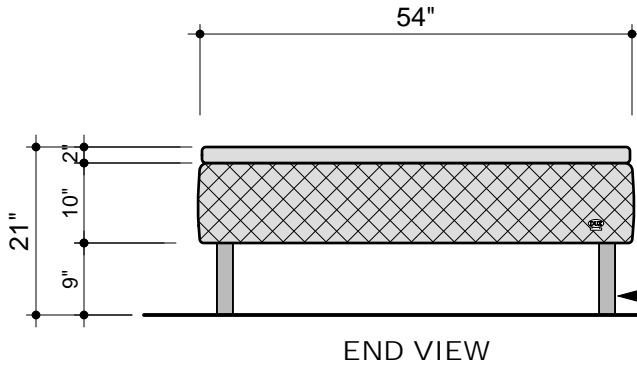

LEG HEIGHT: 9"
also available in
heights of 7.75"
or custom

9-30-2010

Twin Short 38 x 75"

1/2" = 1'-0"

THE DUX COMFORT

9-30-2010

Twin Long 38 x 80"

1/2" = 1'-0"

THE DUX COMFORT

LEG HEIGHT: 9"
also available in
heights of 7.75"
or custom

9-30-2010

Full-Size 54 x 75"

1/2" = 1'-0"

THE DUX COMFORT

LEG HEIGHT: 9"
also available in
heights of 7.75"
or custom

9-30-2010

Queen-Size 60 x 80"

1/2" = 1'-0"

THE DUX COMFORT

LEG HEIGHT: 9"
also available in
heights of 7.75"
or custom

9-30-2010

California King-Size 71 x 83" 1/2" = 1'-0"

THE DUX COMFORT

LEG HEIGHT: 9"
also available in
heights of 7.75"
or custom

9-30-2010

King-Size 76 x 80"

1/2" = 1'-0"

THE DUX COMFORT