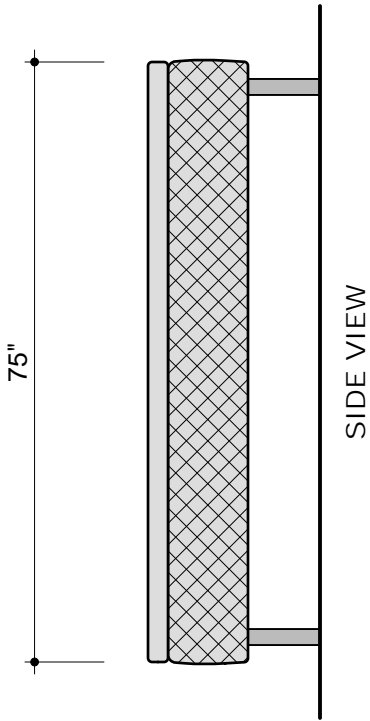

LEG HEIGHT: 9"
also available in
heights of 7.75"
or custom

9-30-2010

Twin Short 38 x 75"

1/2" = 1'-0"

THE DUX COMFORT

9-30-2010

Twin Long 38 x 80"

1/2" = 1'-0"

THE DUX COMFORT

LEG HEIGHT: 9"
also available in
heights of 7.75"
or custom

9-30-2010

Full-Size 54 x 75"

1/2" = 1'-0"

THE DUX COMFORT

LEG HEIGHT: 9"
also available in
heights of 7.75"
or custom

9-30-2010

Queen-Size 60 x 80"

1/2" = 1'-0"

THE DUX COMFORT

LEG HEIGHT: 9"
also available in
heights of 7.75"
or custom

9-30-2010

California King-Size 71 x 83" 1/2" = 1'-0"

THE DUX COMFORT

LEG HEIGHT: 9"
also available in
heights of 7.75"
or custom

9-30-2010

King-Size 76 x 80"

1/2" = 1'-0"

THE DUX COMFORT