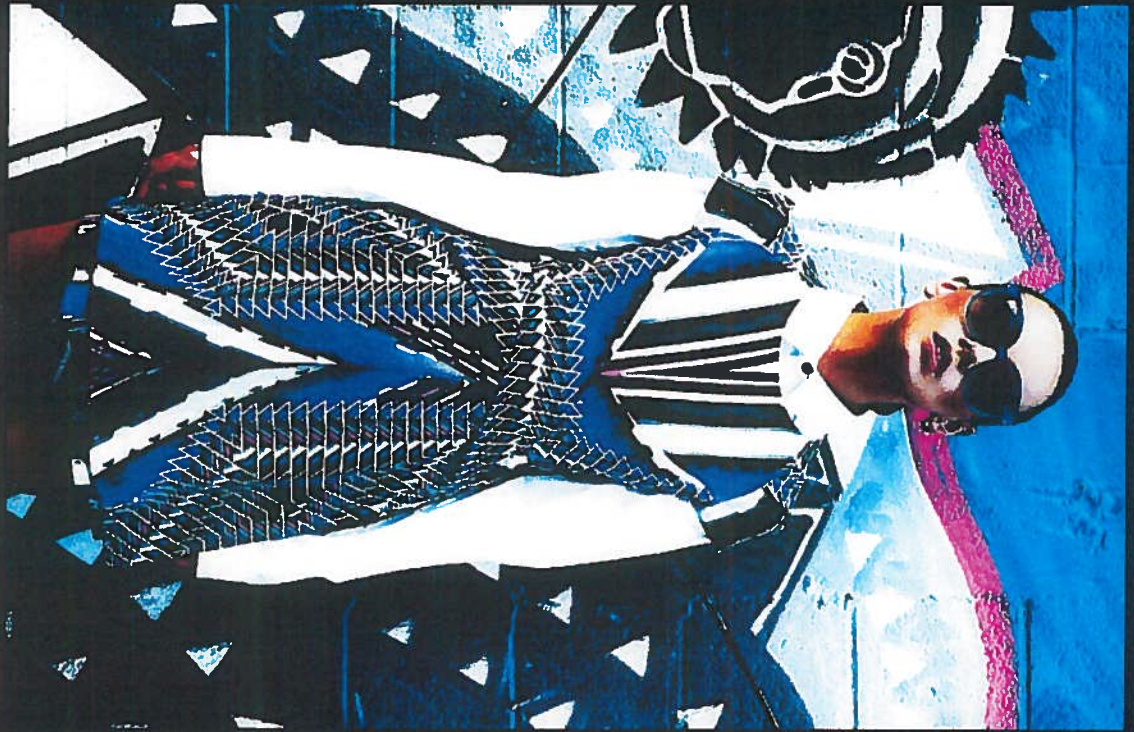

SPACE

WE ENLARGED ✓

WHEN COLOR LIKE A LIGHT BOX

POND OF POND
METAL BASE

WE PAVED SOFA BACK

WE REGISTERED
BACK OF CHAIR
METAL HEX
TABLES

CURTAINS SHOULD COVER
SIDES OF DOORS & NOT
POOL ON FLOOR ALSO
~~AND~~ ~~PUT~~ CURTAINS
UP INTO POCKET w/out
PUT PART ON CURTAIN

NEW LIGHT FROM
CEILING

TAVEN
SHADE

WE PAVED
THERE FORWARD

COFFEE TABLES

OTTOMANS