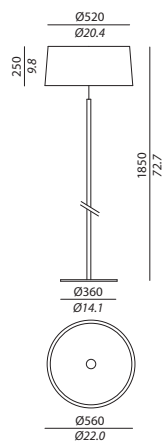

DIVINA FL large

Lampadina

2 x 75W E27

basso consumo:
2 x 70W E27 alogena a basso consumo.

Bulb

2 x 75W E27

energy saving:
2 x 70W E27 halogen energy saving bulbs.

USA:

2 x 75W A19 E26.

On-Off switch on the cord.

Suitable for CFL equivalent